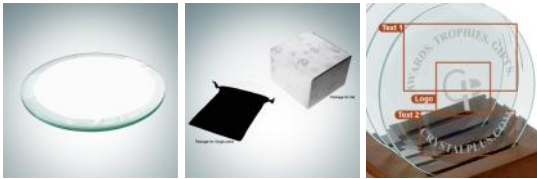

## Circle Jade Glass Coaster

Material: Jade Glass, Wood

Personalization Method: Laser Engraving

Size	SKU	H x W x D	Wt (IBs)	Price
<b>Single</b>	120391	1/8" x 4" x 4"	0.5	<b>\$25.00</b>
<b>Set</b>	120392	(4pc) 4-3/4" x 4" x 3-3/4"	1.5	<b>\$79.00</b>

### Description

This Beveled Circle Jade Glass Coaster is a perfect gift for any occasion, professional or personal. \*Single coasters are packed in a black velvet pouch. \*Set of 4 coasters are packed in a cardboard gift box and includes a Walnut Display Base.