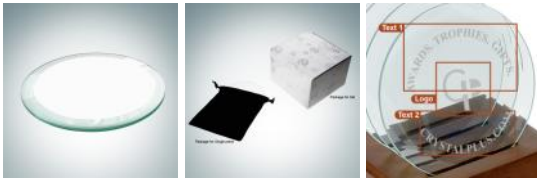

Circle Jade Glass Coaster

Material: Jade Glass, Wood

Personalization Method: Laser Engraving

Size	SKU	H x W x D	Wt (IBs)	Price
Single	120391	1/8" x 4" x 4"	0.5	\$25.00
Set	120392	(4pc) 4-3/4" x 4" x 3-3/4"	1.5	\$79.00

Description

This Beveled Circle Jade Glass Coaster is a perfect gift for any occasion, professional or personal. *Single coasters are packed in a black velvet pouch. *Set of 4 coasters are packed in a cardboard gift box and includes a Walnut Display Base.